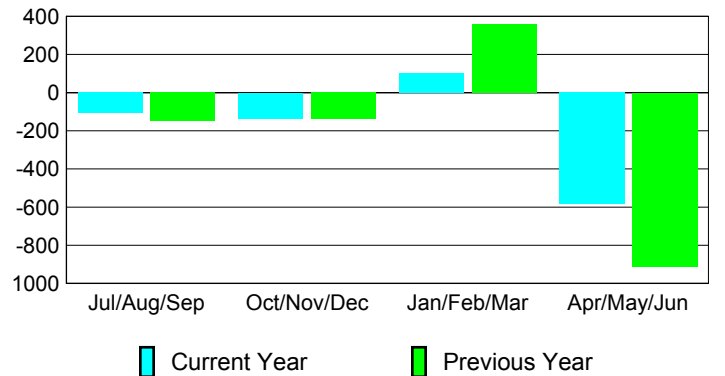

Comparison of Membership Gain/Loss

Current Year Compared to the Previous Year