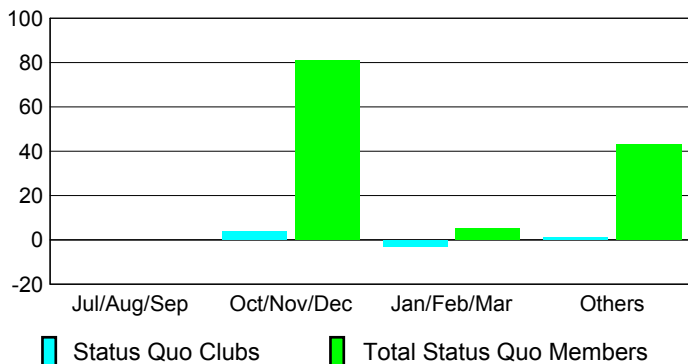

Club Results 2009-2010

Goal, New, Dropped, Gain/Loss

Comparison of Club Gain/Loss

Current Year Compared to the Previous Year

YTD Status Quo Clubs 2009-2010

Status Quo Clubs Compared to Status Quo Members

MEMBERSHIP

Membership Results
2009-2010

Membership
2008-2009

Month	Net Memb Goal	Actual New Memb	Actual Dropped Memb	Gain/Loss of Memb	Gain/Loss of Memb
Jul/Aug/Sep	80	329	-435	-106	-147
Oct/Nov/Dec	20	322	-458	-136	-139
Jan/Feb/Mar	280	432	-329	103	360
Apr/May/June	-240	415	-999	-584	-910
Totals	140	1498	-2221	-723	-836