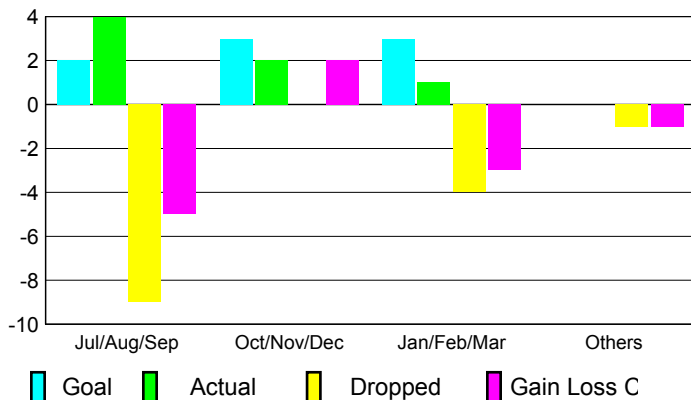

2009-2010 GMT Quarterly Report for District (or Undistricted) **District 354 D**

GMT: YOUN-TONG CHUNG

Location: REPUBLIC OF KOREA

GMT CA: 5

CLUBS

Club Results
2009-2010

Clubs
2008-2009

Month	New Club Goal	Actual New Clubs	Actual Dropped Clubs	Gain/Loss of Clubs	Gain/Loss of Clubs
Jul/Aug/Sep	2	4	-9	-5	3
Oct/Nov/Dec	3	2	0	2	1
Jan/Feb/Mar	3	1	-4	-3	3
Apr/May/June	0	0	-1	-1	4
Totals	8	7	-14	-7	11

Club Results 2009-2010

Goal, New, Dropped, Gain/Loss

Comparison of Club Gain/Loss

Current Year Compared to the Previous Year

YTD Status Quo Clubs 2009-2010

Status Quo Clubs Compared to Status Quo Members

MEMBERSHIP