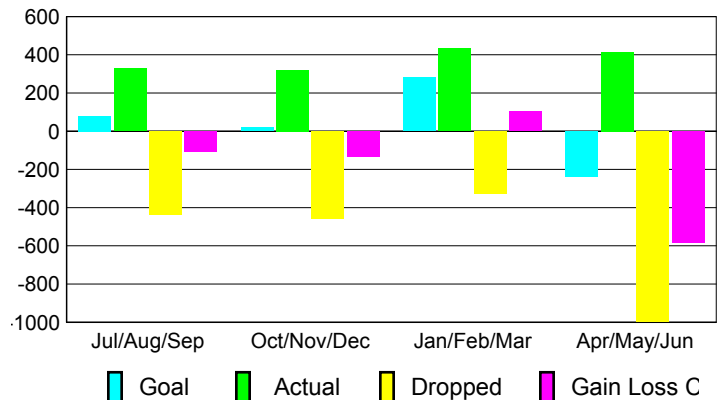

Membership Results 2009-2010

Goal, New, Dropped, Gain/Loss