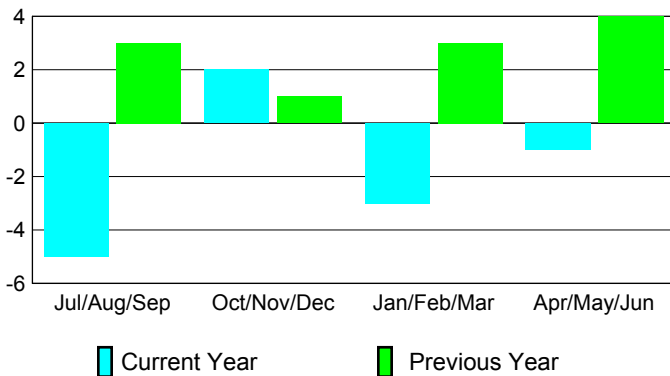

2009-2010 GMT Quarterly Report for District (or Undistricted) **District 354 D**

GMT: YOUN-TONG CHUNG

Location: REPUBLIC OF KOREA

GMT CA: 5

CLUBS

Club Results
2009-2010

Clubs
2008-2009

Month	New Club Goal	Actual New Clubs	Actual Dropped Clubs	Gain/Loss of Clubs	Gain/Loss of Clubs
Jul/Aug/Sep	2	4	-9	-5	3
Oct/Nov/Dec	3	2	0	2	1
Jan/Feb/Mar	3	1	-4	-3	3
Apr/May/June	0	0	-1	-1	4
Totals	8	7	-14	-7	11

Club Results 2009-2010

Goal, New, Dropped, Gain/Loss

Comparison of Club Gain/Loss

Current Year Compared to the Previous Year

YTD Status Quo Clubs 2009-2010

Status Quo Clubs Compared to Status Quo Members

MEMBERSHIP